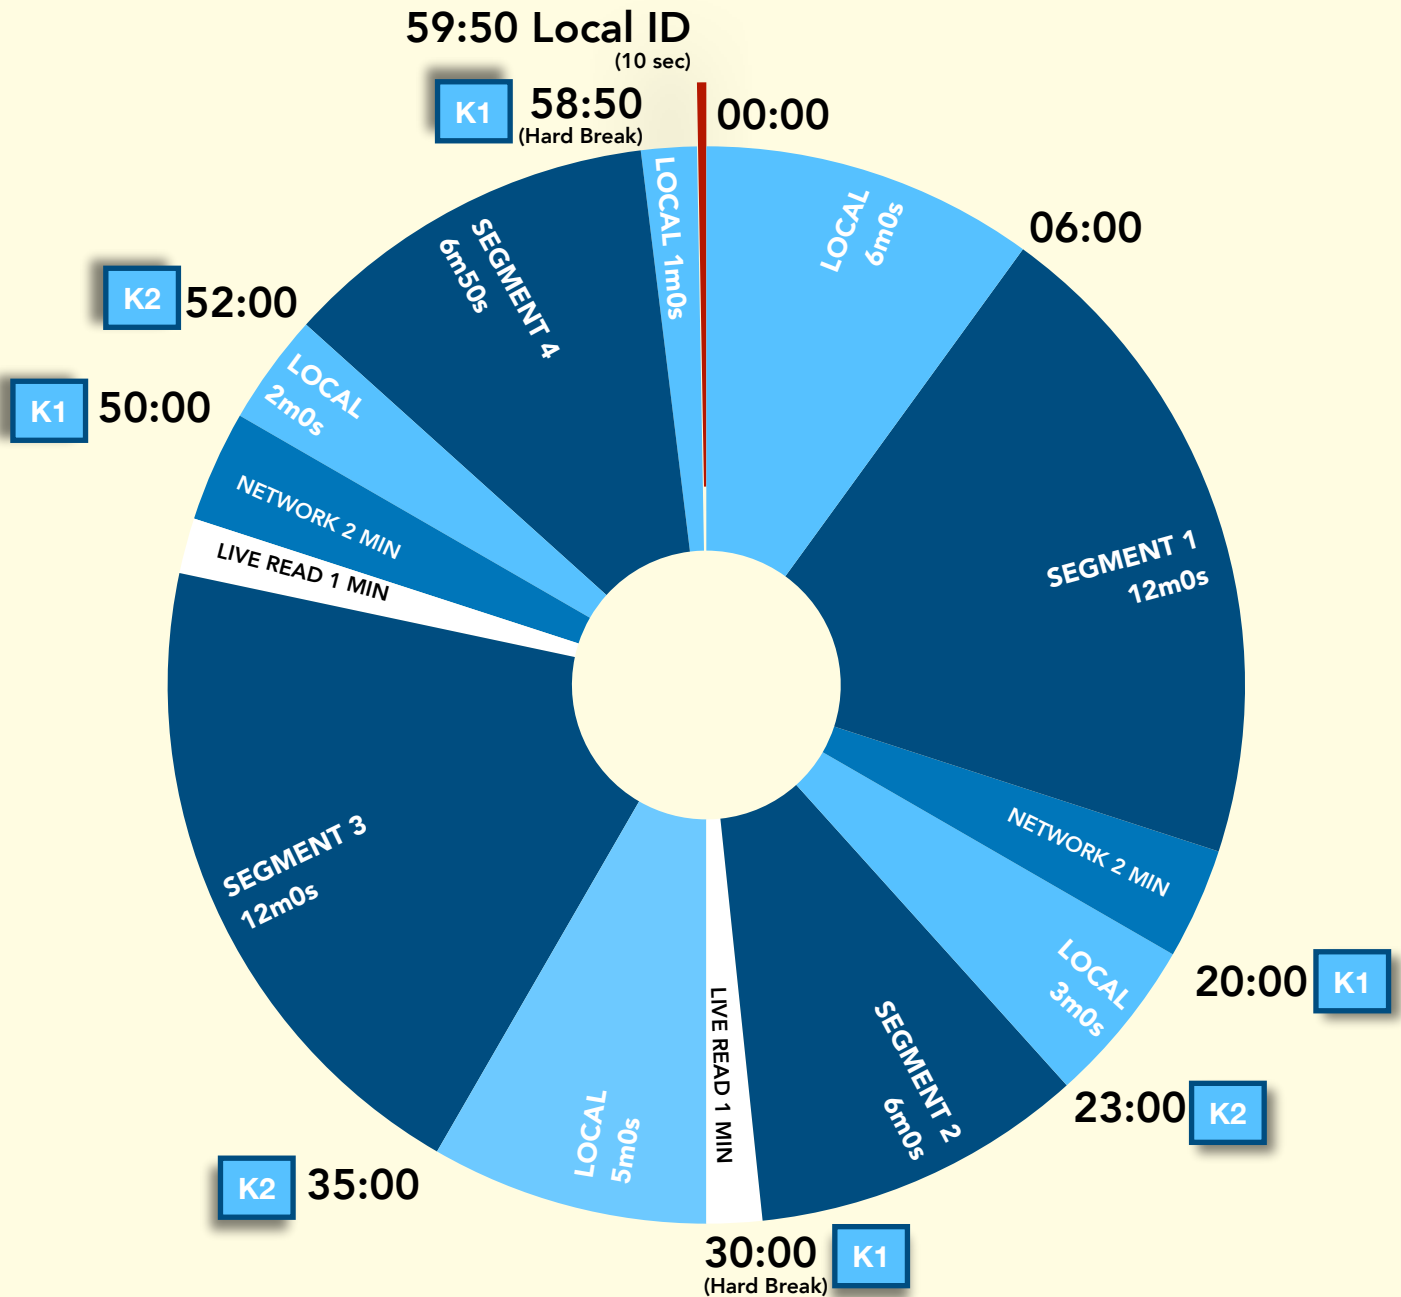

PROGRAMMING CLOCK: WEGENER

LIVE SHOW TIME

Start at 12:06:00

Stop at 2:58:50

AVAILS

6:00 National

11:00 Local

HARD BREAKS

Bottom at 30:00

Top at 58:50

**Erick
Erickson**
SHOW

Satellite Audio Distribution Information

- Program distributed by Westwood One via Wegener.
- Relay K1 for local
- Relay K2 for liners (10 sec. Available)
- Show feed live Monday-Friday 12pm to 3pm ET; Weekend Best Of